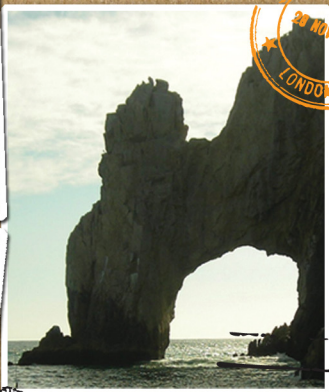

MANILA-LONDON
COMETA
FLIGHT
MANILA
LONDON

MANILA-LONDON
COMETA
FLIGHT

EMPIRE
20 NOV 1994
LONDON

EMPIRE
7-NOV-88
CHRYSLER

HAMILTON
20 NOV 544
BERMUDA

MANILA
LONDON
COMETA
FLIGHT
6